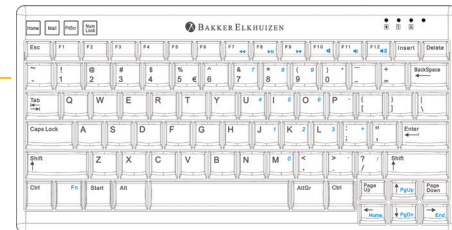

BakkerElkhuizen UltraBoard 950

User Manual

QWERTY

EN

FR

DE

NL