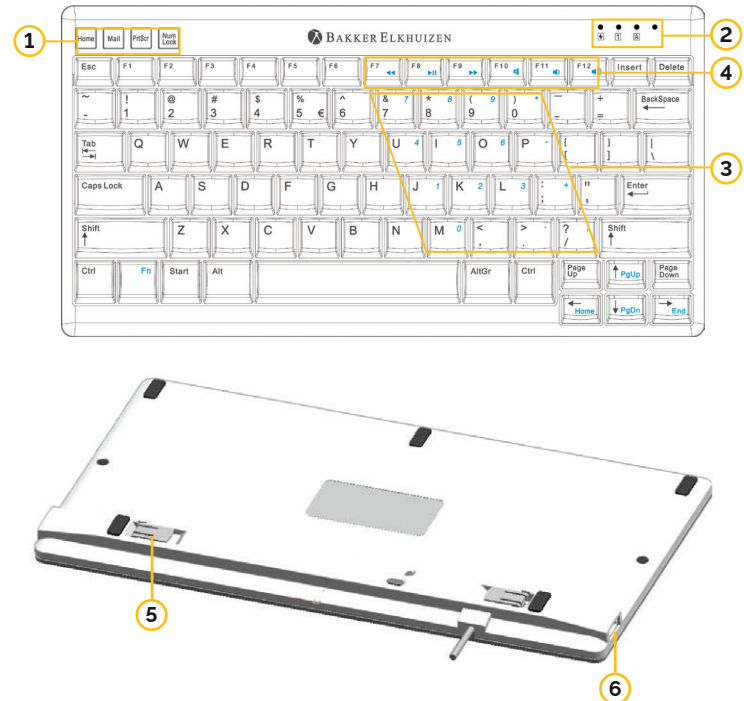

### QWERTY

EN

FR

DE

NL

## The UltraBoard 950 in short

Thank you for purchasing the Ultraboard 950 Compact Keyboard. This space-saving keyboard is designed for Windows based PCs. We sincerely hope you will enjoy using the UltraBoard 950.

This quick-start guide will help you configure and use your new keyboard. Here are a few features of the UltraBoard 950:

- Space-saving compact design.
- Wired keyboard
- Connect peripheral devices via the 2 port USB hub.
- Scissor action keys with a finger friendly surface for high comfort and reduced tiredness when typing.
- Ultra-thin and height adjustable for enhanced comfort.
- 4 shortcut keys, Home, Mail, PrtScr and NumLock for fast working.
- Integrated multimedia keys.

## Overview of the UltraBoard 950

- 1 Hotkeys
- 2 Status LEDs
- 3 Integrated NumLock keys
- 4 Multimedia keys
- 5 Height adjustable feet
- 6 USB Hub