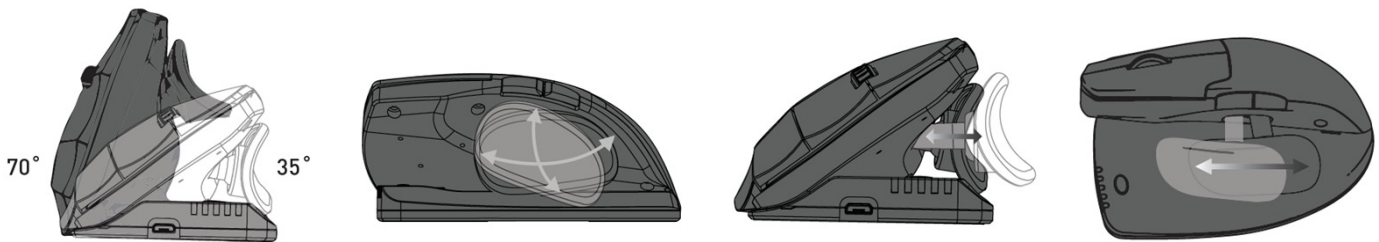

Unimouse

Unimouse is comfort in motion. Welcome to the future of mousing.

Posture variation is the cornerstone of ergonomics, which is why the Unimouse has been designed so that you can explore its 4 friction-based points of articulation to find your own unique comfort.

35 degrees of true adjustability

The patented articulating hinge allows users to adjust the angle of body tilt anywhere between 35-70 degrees. It features a friction-based system for an experience that is simple, yet stable in any position.

Revolutionary design

The ATS (Articulating Thumb Support) eliminates harmful gripping and pinching of the CMC (basal) joint and helps to reduce RSI. The tri-axis thumb rest accommodates hand width with ease and allows users to relax their grip in any position, regardless hand size and shape.

Maximum precision

With a state of the art Pixart (PMW3330) sensor, it provides seamless performance on almost any surface at a working distance of up to 8 meters, while ten cursor speed selections let you work at your own pace.

Unlimited performance

Lithium-Ion Polymer battery provides up to three months of power (may vary, based on usage) on a single charge and Data+Charge cable allows charging while you work to help eliminate downtime. The clever "Smart Sleep" battery system ensures a long lasting wireless experience by hibernating when not in use.

Product codes

Wired

Wireless

Left

UMLW

UMLWL

Right

UMRW

UMRWL

Features

1. Adjustable Tilt

Patented articulating hinge allows users to adjust the angle of body tilt anywhere between 35-70°.

2. 6 Programmable Buttons

Unimouse features 6 programmable buttons (Left, Middle, Right, Scroll Click, Forward, Back)

3. ATS

Articulating Thumb Support – Adjustable thumb rest allows you to accommodate any hand size to provide help reduce grip pressure and pain.

4. Quick Charging, Long-Life Rechargeable Battery

Lithium Ion Polymer (LIP) Battery allows for up to 3 months of use on a single 2 hour charge. (May vary based on user conditions)