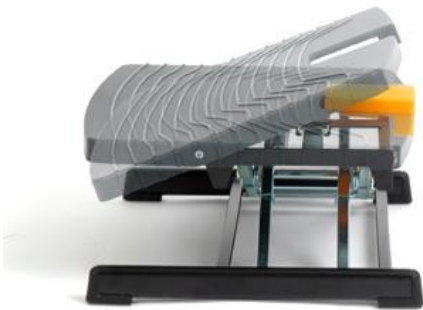

Score 959 Pro Footrest

Where feet meet function and design

A Score 959 Pro footrest is an ideal solution for those unable to place their feet flat on the floor at a workstation or for those wanting to secure an ergonomic position when seated. Footrests provide support, encourage good circulation and avoid pressure on the thighs when seated. Increase circulation to the legs will reduce feelings of stress and fatigue.

Product Code

PRO959

Robust design and durability

Manufactured from high quality material, Score 959 Pro Footrest has a non skid base to prevent movement in flooring and a tilting foot board with non skid profile. With foot board dimensions of 490mm wide and 400mm deep, adjustable height and free angle movement of 20 degrees, the Score 959 Pro offers more space and freedom to move for your feet.

Key features

- Height adjustment range of 9cm - 37cm
- Adjustable tilt angle of 0 - 87°
- The non locking angle encourages ankle and foot movement, increasing leg circulation
- Large non-slip footboard 49cm wide x 40 cm deep
- Robust design and construction
- Patented scissor mechanism
- Rubber feet ensure a secure not slip platform

Dimensions

Width	490mm
Depth	400mm
Height	Minimum 90mm Maximum 370mm
Weight	7.5kgs